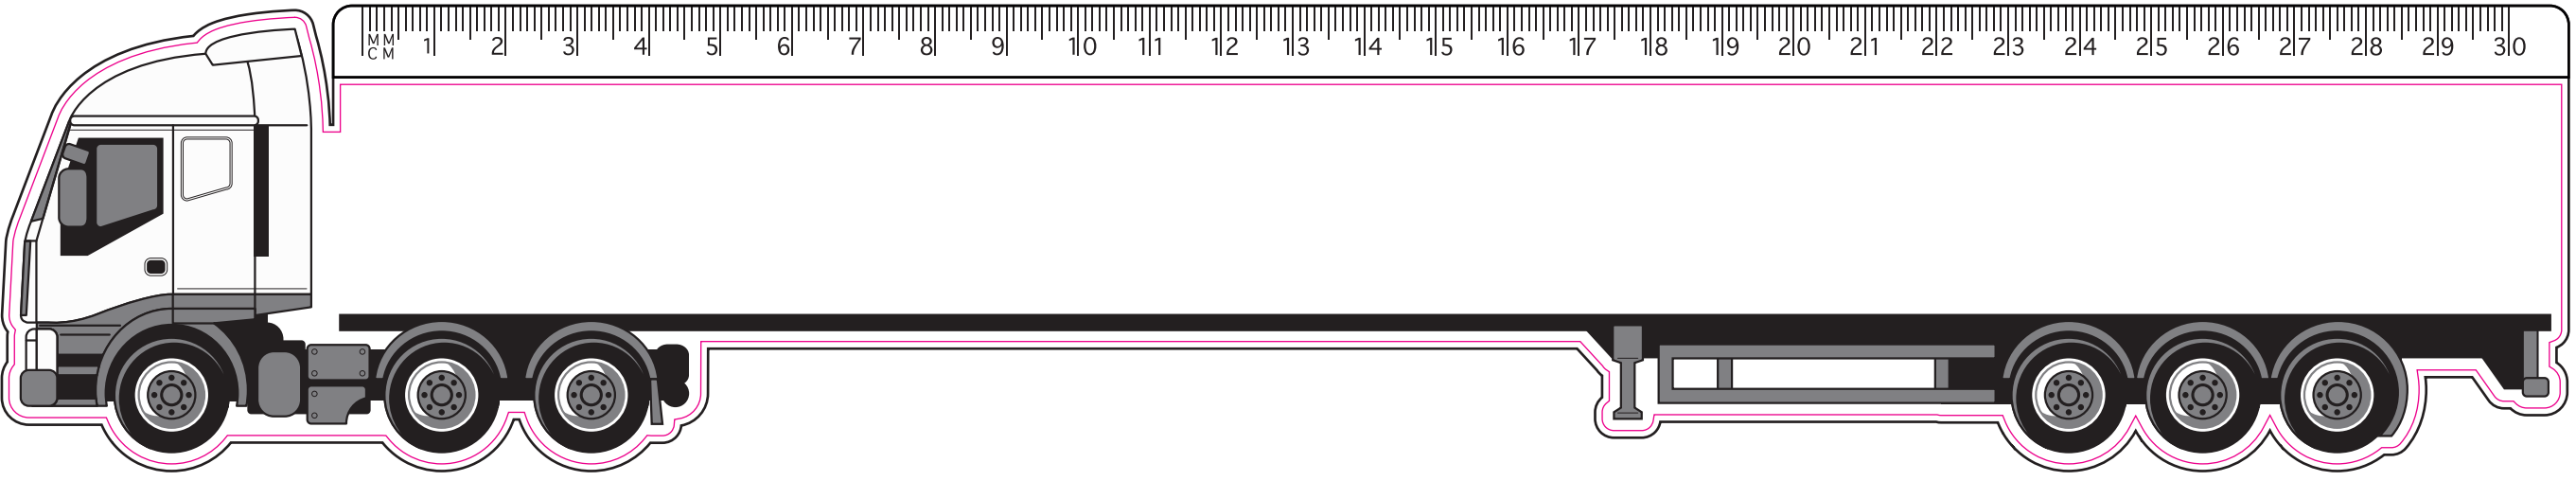

RU1204 - Lorry Shaped 12inch Ruler - White

Product Dimension(mm): 359x65

Minimum Print Restrictions (Digital)

Line thickness (0.2mm) 

Reversed Line (0.2mm) 

Text (3pt) 

Reversed Text (4pt) 

Any lines or text below these restrictions will result in a loss of detail when printed

Actual Artwork Size(s):

Artwork = 

Please read carefully:

N/A

Available Print Area(s):

 Digital = 357x63mm

Notes For Artroom:

N/A